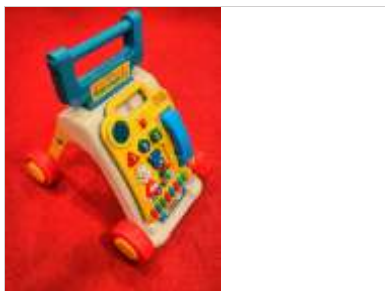

B18

Catalogue Number

C1 Left Shelf 2

Number of pieces **8**

Batteries

Lights and Sounds Walker

Suitable for ages **9 months+**

Walking aid with lots of sensory stimuli.
3 x AA batteries

B19

Catalogue Number

C2 Top Shelf

Number of pieces **5**

Batteries

Lights & Sounds Walker 2

Suitable for ages **Baby to 1.5 Years**

Folding baby walker with lights and sounds stimuli - can also be used flat by a child who is crawling.
SAFETY WARNING needs to be unfolded and locked into upright position by an adult.